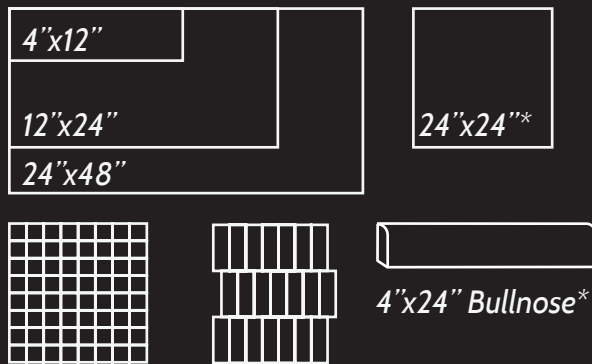

White | 24"x48"

FOUNDATION

Graphite | 24"x24"

Made In **USA**

Wayne Tile Company

waynetile.com

FOUNDATION

PORCELAIN TILE

TECHNICAL DATA

Thickness	8.5 MM
Finish	Matte
Rectified	Yes
Breaking Strength	≥275 lb/ft ²
Scratch Hardness	Mohs ≥7
Slip Resistant	≥0.42%

LEAD TIME

In Stock/Quick Ship

SIZES

2"x2" Mosaic* Card Mosaic*

*Indicates Special Order Item 2+ Weeks Lead Time

Wayne Tile
Company

Graphite | 12"x24"

COLOR & SIZE

Graphite

Gray

White

PACKING INFORMATION

Size	Finish	Thickness	SF per Box	SF per Pallet	Pieces per Box
4"x12"	Matte	8.5 MM	11.65	466.00	36
12"x24"	Matte	8.5 MM	15.50	496.00	8
24"x24"*	Matte	8.5 MM	23.25	558.00	6
24"x48"	Matte	8.5 MM	15.50	558.00	2